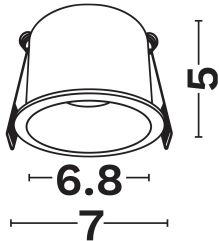

DIMENSION & WEIGHT

LxWxH (cm)	L:6.8 W:9.5 H:5
Cut out (cm)	5,8
Weight (Kgr)	N/A

TECHNICAL DRAWING

MATERIAL & COLOR

Product Color	White +Gold
Body Material	Aluminium
Cover Material	N/A

APPLICATION & MOUNTING