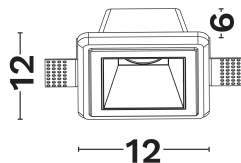

COMPATIBLE WITH

— On/Off Driver: N/A

— Triac Driver: N/A

— Dali Driver: N/A

GENERAL INFORMATION

Product Code	9090621
Product Category	Downlights-Gu10
Product Family	Crate
Mounting Location	Ceiling
Application Environment	Indoor

DIMENSION & WEIGHT

LxWxH (cm)	L: 12 W: 12 H: 6 cm
Cut out (cm)	12,3
Weight (Kgr)	N/A

MATERIAL & COLOR

Product Color	White
Body Material	Gypsum
Cover Material	N/A

APPLICATION & MOUNTING

Ambient Working Temp.	45 C
Type of Protection	IP20
Protection Class IK	N/A
Dimmable	N/A
Type of Dimming (Optional)	N/A
Mounting type	Trimless
Mounting Depth (cm)	Ceiling
Led Module Replaceable	Yes
Light Source	Led Gu10 / Mr16
Adjustable	Yes

NOVA LUCE S.A

Schimatari Viotias
32009, Greece

+30 22620 58 121
+30 22620 56 743

info@novaluce.com
www.novaluce.com